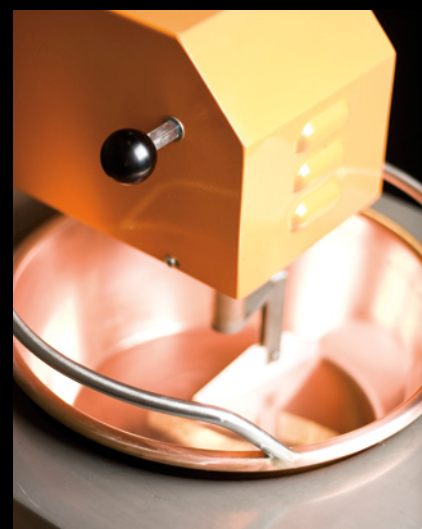

“MandelProfi” Mini Table Top Machine

- Produces 2.5 pounds in about 12 minutes
- Running on a 110 volt line, 15 amps.
- Dimensions are 16”w x 19”d x 17”h
- Stainless steel top
- Copper Kettle
- Full ceramic Insulation
- Weight: 50 pounds
- Capacity: 12lb./ph
- Made in Germany
- Warranty: 12 months